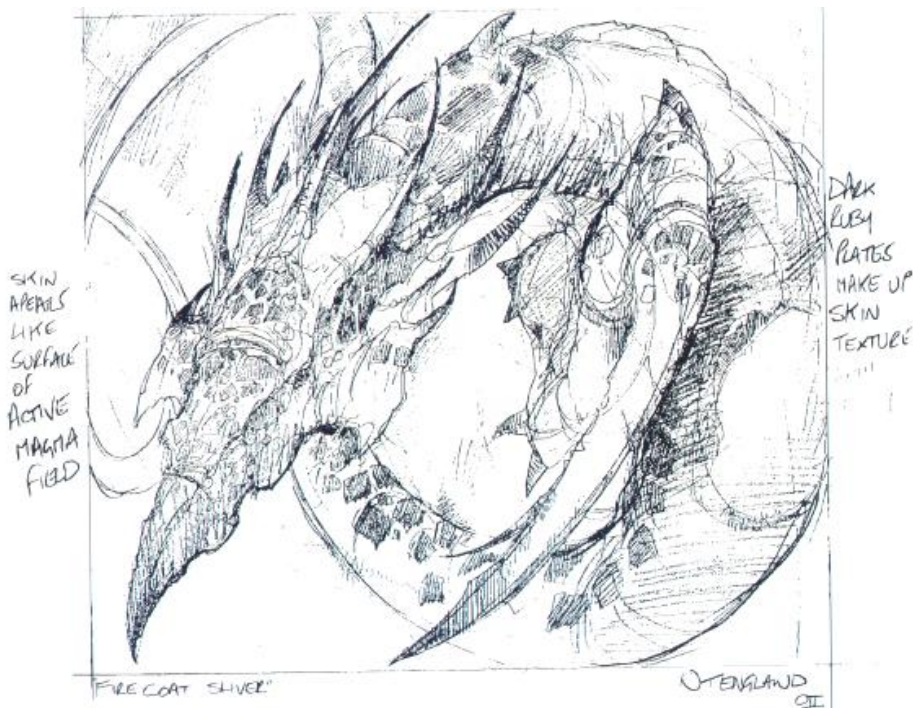

1. Art Description

These are the instructions given to the artist:

"Color: Red

Location: Skirk Ridge

Action: Show a large, powerful sliver with plating on its skin that appears to be made of magma & fire. These plates can have a red glow between them and be steaming.

Notes: See style guide for sliver concept, but bring out the special skin and some other slight variations along the same line."

The card was called "Firecoat Sliver" in playtest.

2. Sketch

This is the preliminary sketch of "Firecoat Sliver" submitted by England.

The art team liked the form and composition of the sliver, but wanted its volcanic nature highlighted.

3. Final Art

Here is a large version of the final piece. The end result, as you can see, has more rocky breaks in its skin and steam flowing around it.